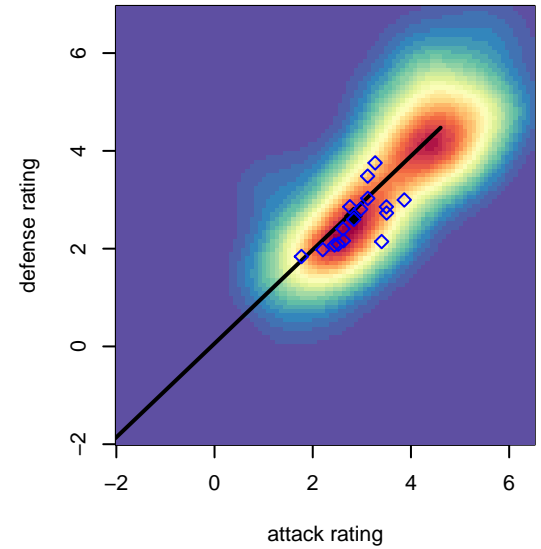

Venues played:
 2016 Showcase of Champions U16/15 Platinun
 2016 WA Rush Cup G00 Gold U17
 2016 Win RCL G00 Div 3
 2016 WYS Presidents Cup G00

NW United Black G00
 Dots are actual minus expected GF (blue circles) and GA (red triangles).
 Blue line is smoothed change in attack strength. Red is smoothed change in defense strength.

**attack and defense variance (black dot)
relative to other teams
and top 10 in region**

**attack and defense rating
relative to others at age
and all opponents in last 13 months**

**attack and defense rating
relative to others at age
and all opponents in last 13 months**

Performance relative to 13 month average

Performance relative to 13 month average

Distribution of opponents
 Red = Lose zone, Blue = Win zone, Green = Even
 Black line separates win/lose zones

lot. A=Neither has attack advantage, B=Opponent has both attack and defense advantage, C=Opponent has both attack and defense disadvantage, D=Both have