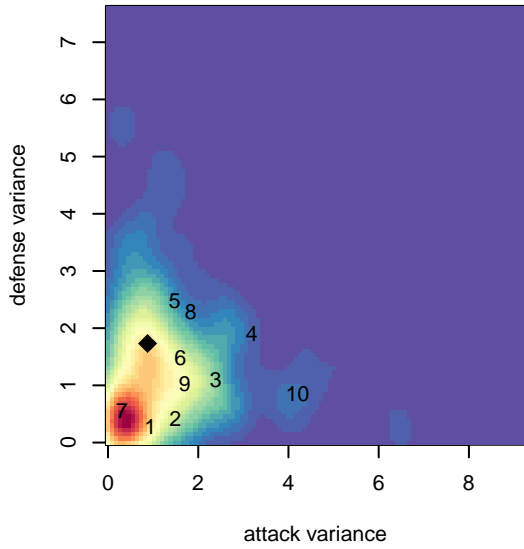

NW United Black G00

NW United FC
 Burlington, WA
 G00 total strength=1592
 attack=16.89 defense=14.39
 spr league = Win RCL G00 Div 3

alt names used:
 NORTHWEST UNITED FC G00 BLACK (WA)
 Northwest United G00 A Black
 Northwest United G00 A Black
 Northwest United G00 A Black

Venues played:
 2016 Showcase of Champions U16/15 Platinun
 2016 WA Rush Cup G00 Gold U17
 2016 Win RCL G00 Div 3
 2016 WYS Presidents Cup G00

NW United Black G00
 Dots are actual minus expected GF (blue circles) and GA (red triangles).
 Blue line is smoothed change in attack strength. Red is smoothed change in defense strength.

**attack and defense variance (black dot)
relative to other teams
and top 10 in region**

**attack and defense rating
relative to others at age
and all opponents in last 13 months**

**attack and defense rating
relative to others at age
and all opponents in last 13 months**

Performance relative to 13 month average

Performance relative to 13 month average

Distribution of opponents
 Red = Lose zone, Blue = Win zone, Green = Even
 Black line separates win/lose zones

lot. A=Neither has attack advantage, B=Opponent has both attack and defense advantage, C=Opponent has both attack and defense disadvantage, D=Both have