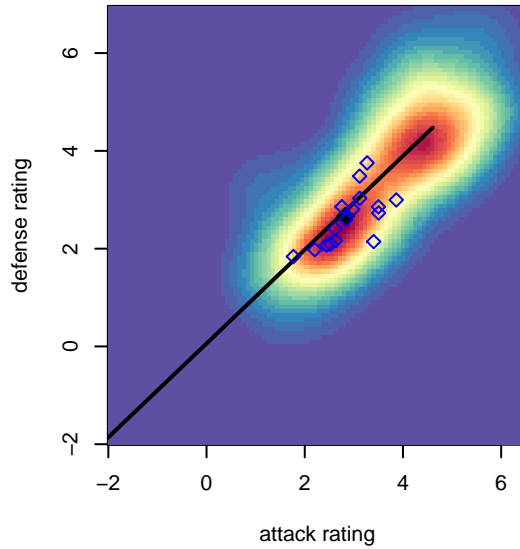

Venues played:
 2016 Showcase of Champions U16/15 Platinun
 2016 WA Rush Cup G00 Gold U17
 2016 Win RCL G00 Div 3
 2016 WYS Presidents Cup G00

NW United Black G00
 Dots are actual minus expected GF (blue circles) and GA (red triangles).
 Blue line is smoothed change in attack strength. Red is smoothed change in defense strength.

**attack and defense variance (black dot)
relative to other teams
and top 10 in region**

**attack and defense rating
relative to others at age
and all opponents in last 13 months**

**attack and defense rating
relative to others at age
and all opponents in last 13 months**

Performance relative to 13 month average

Performance relative to 13 month average

Distribution of opponents
 Red = Lose zone, Blue = Win zone, Green = Even
 Black line separates win/lose zones

lot. A=Neither has attack advantage, B=Opponent has both attack and defense advantage, C=Opponent has both attack and defense disadvantage, D=Both have