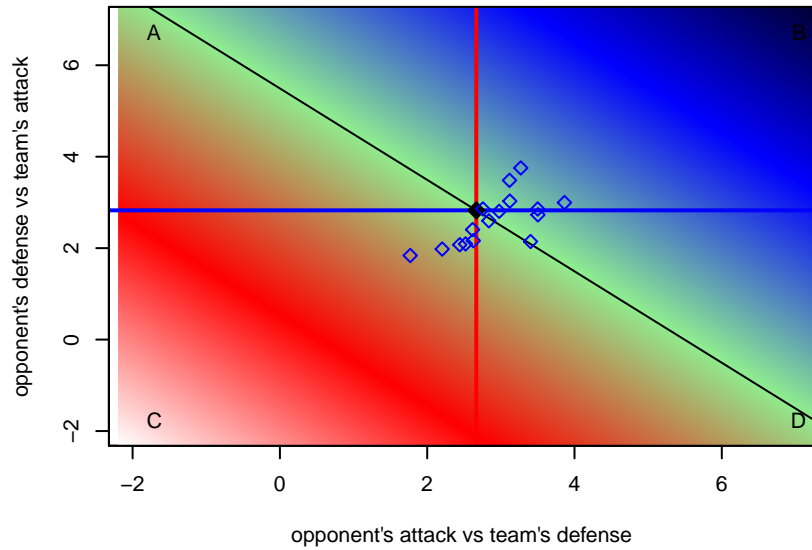

Venues played:
 2016 Showcase of Champions U16/15 Platinun
 2016 WA Rush Cup G00 Gold U17
 2016 Win RCL G00 Div 3
 2016 WYS Presidents Cup G00

NW United Black G00
 Dots are actual minus expected GF (blue circles) and GA (red triangles).
 Blue line is smoothed change in attack strength. Red is smoothed change in defense strength.

**attack and defense variance (black dot)
relative to other teams
and top 10 in region**

**attack and defense rating
relative to others at age
and all opponents in last 13 months**

**attack and defense rating
relative to others at age
and all opponents in last 13 months**

Performance relative to 13 month average

Performance relative to 13 month average

Distribution of opponents
 Red = Lose zone, Blue = Win zone, Green = Even
 Black line separates win/lose zones

lot. A=Neither has attack advantage, B=Opponent has both attack and defense advantage, C=Opponent has both attack and defense disadvantage, D=Both have