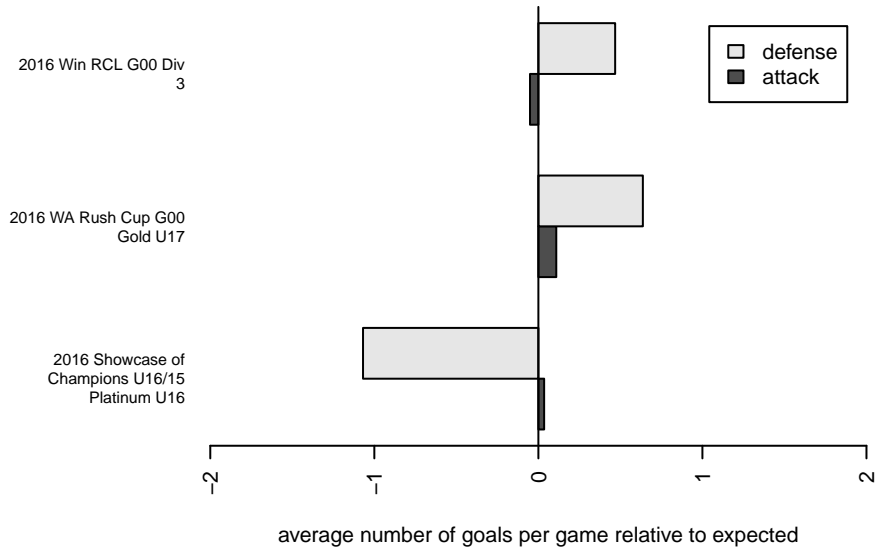

Venues played:
 2016 Showcase of Champions U16/15 Platinun
 2016 WA Rush Cup G00 Gold U17
 2016 Win RCL G00 Div 3
 2016 WYS Presidents Cup G00

NW United Black G00
 Dots are actual minus expected GF (blue circles) and GA (red triangles).
 Blue line is smoothed change in attack strength. Red is smoothed change in defense strength.

**attack and defense variance (black dot)
relative to other teams
and top 10 in region**

**attack and defense rating
relative to others at age
and all opponents in last 13 months**

**attack and defense rating
relative to others at age
and all opponents in last 13 months**

Performance relative to 13 month average

Performance relative to 13 month average

Distribution of opponents
 Red = Lose zone, Blue = Win zone, Green = Even
 Black line separates win/lose zones

lot. A=Neither has attack advantage, B=Opponent has both attack and defense advantage, C=Opponent has both attack and defense disadvantage, D=Both have