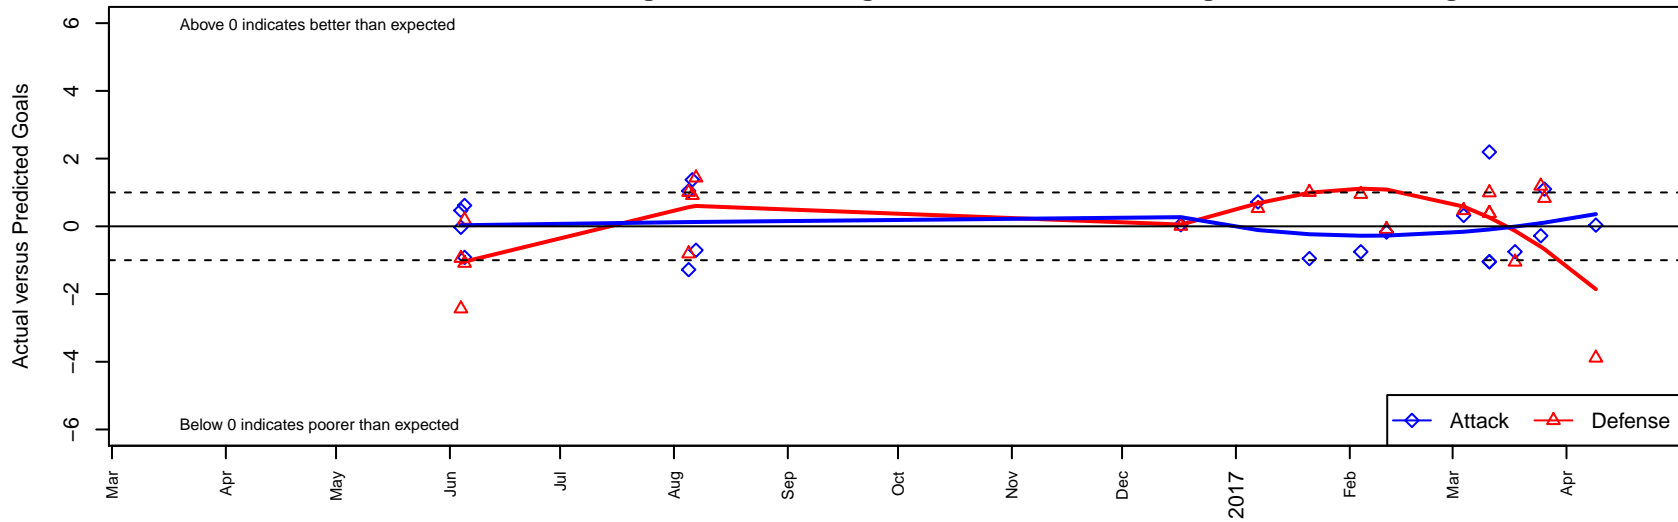

NW United Black G00

NW United FC
 Burlington, WA
 G00 total strength=1592
 attack=16.89 defense=14.39
 spr league = Win RCL G00 Div 3

alt names used:
 NORTHWEST UNITED FC G00 BLACK (WA)
 Northwest United G00 A Black
 Northwest United G00 A Black
 Northwest United G00 A Black

Venues played:
 2016 Showcase of Champions U16/15 Platinun
 2016 WA Rush Cup G00 Gold U17
 2016 Win RCL G00 Div 3
 2016 WYS Presidents Cup G00

NW United Black G00
 Dots are actual minus expected GF (blue circles) and GA (red triangles).
 Blue line is smoothed change in attack strength. Red is smoothed change in defense strength.

**attack and defense variance (black dot)
relative to other teams
and top 10 in region**

**attack and defense rating
relative to others at age
and all opponents in last 13 months**

**attack and defense rating
relative to others at age
and all opponents in last 13 months**

Performance relative to 13 month average

Performance relative to 13 month average

Distribution of opponents
 Red = Lose zone, Blue = Win zone, Green = Even
 Black line separates win/lose zones

lot. A=Neither has attack advantage, B=Opponent has both attack and defense advantage, C=Opponent has both attack and defense disadvantage, D=Both have